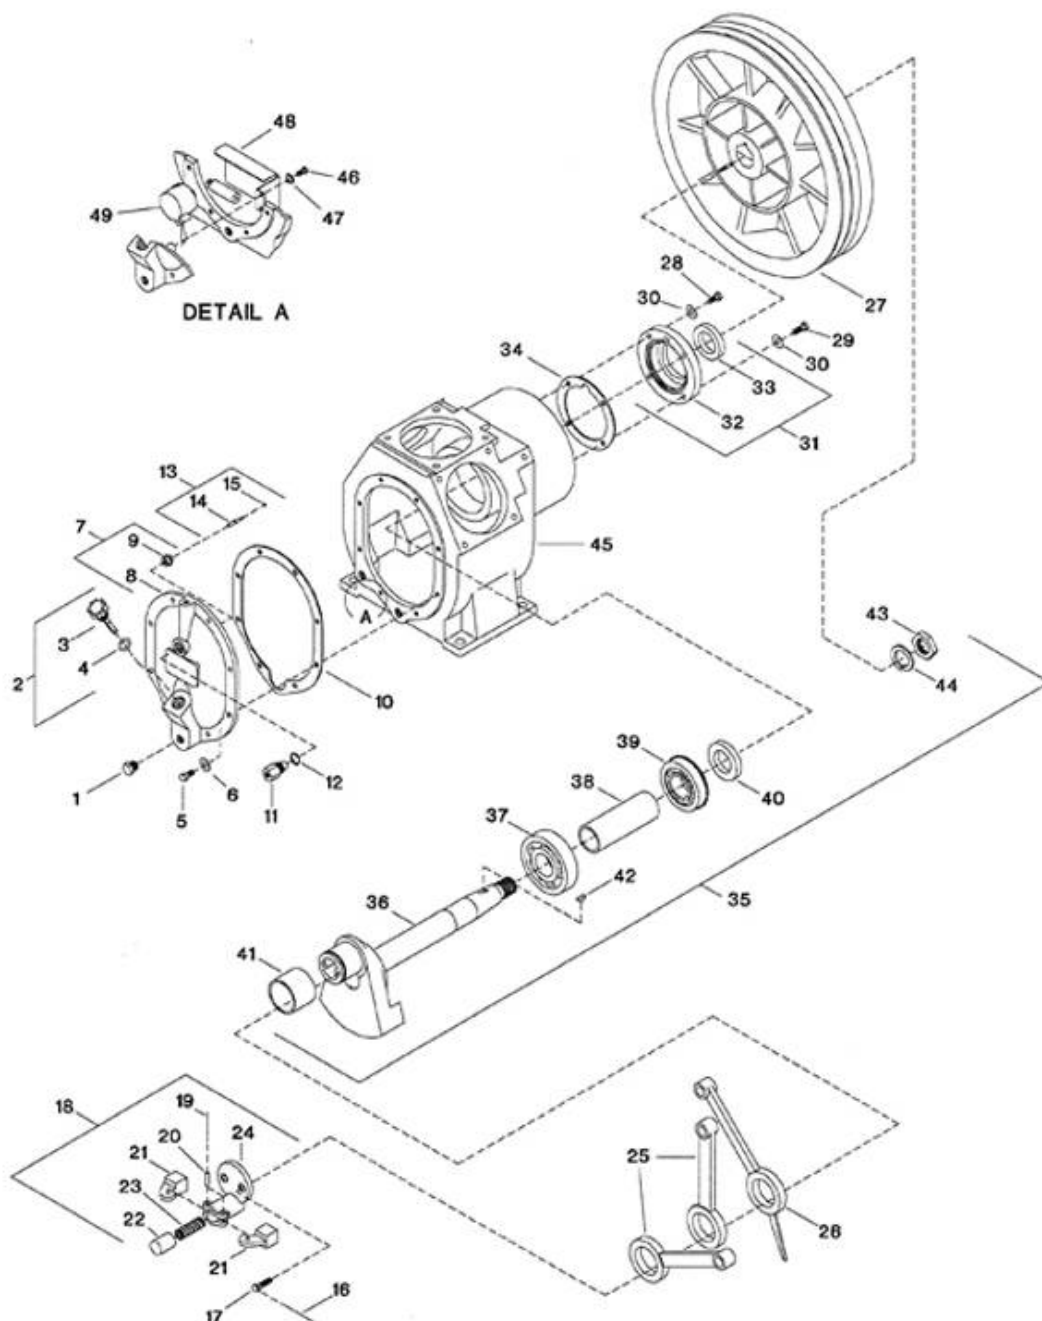

1. Compressor Frame Assembly - Model 3000

All manufacturer's names, numbers, photos, product description and/or part numbers are used for reference purposes only & it is not implied that any part listed is the product of these manufacturers. Since Approvement are made from time to time, the illustration and specifications are subject to change without notice.